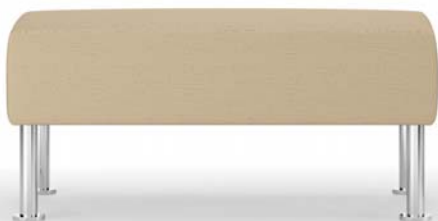

Q-BITZ COLLECTION

L O P K

Style 3255-02LC
Large Round Ottoman
36" dia x 18"h
Shown with polished
chrome base

Style 3255-02SC
Small Round Ottoman
18" dia x 18"h
Shown with polished
chrome base

Style 3225-02O
Oval Ottoman
42"w x 24"d x 18"h
Shown with polished
chrome base

Style 3255-02K
Kidney Ottoman
36" w x 24" d x 18" h

Style 3255-02S
Small Square Ottoman
18" w x 18" d x 18" h
Shown with wood legs

L O P K

Style 3255-04RM
Rectangle Ottoman
48" w x 22" d x 18" h
Shown with polished
chrome legs

Style 3255-04CM
Round Ottoman
24" dia x 18" h
Shown with polished
chrome legs