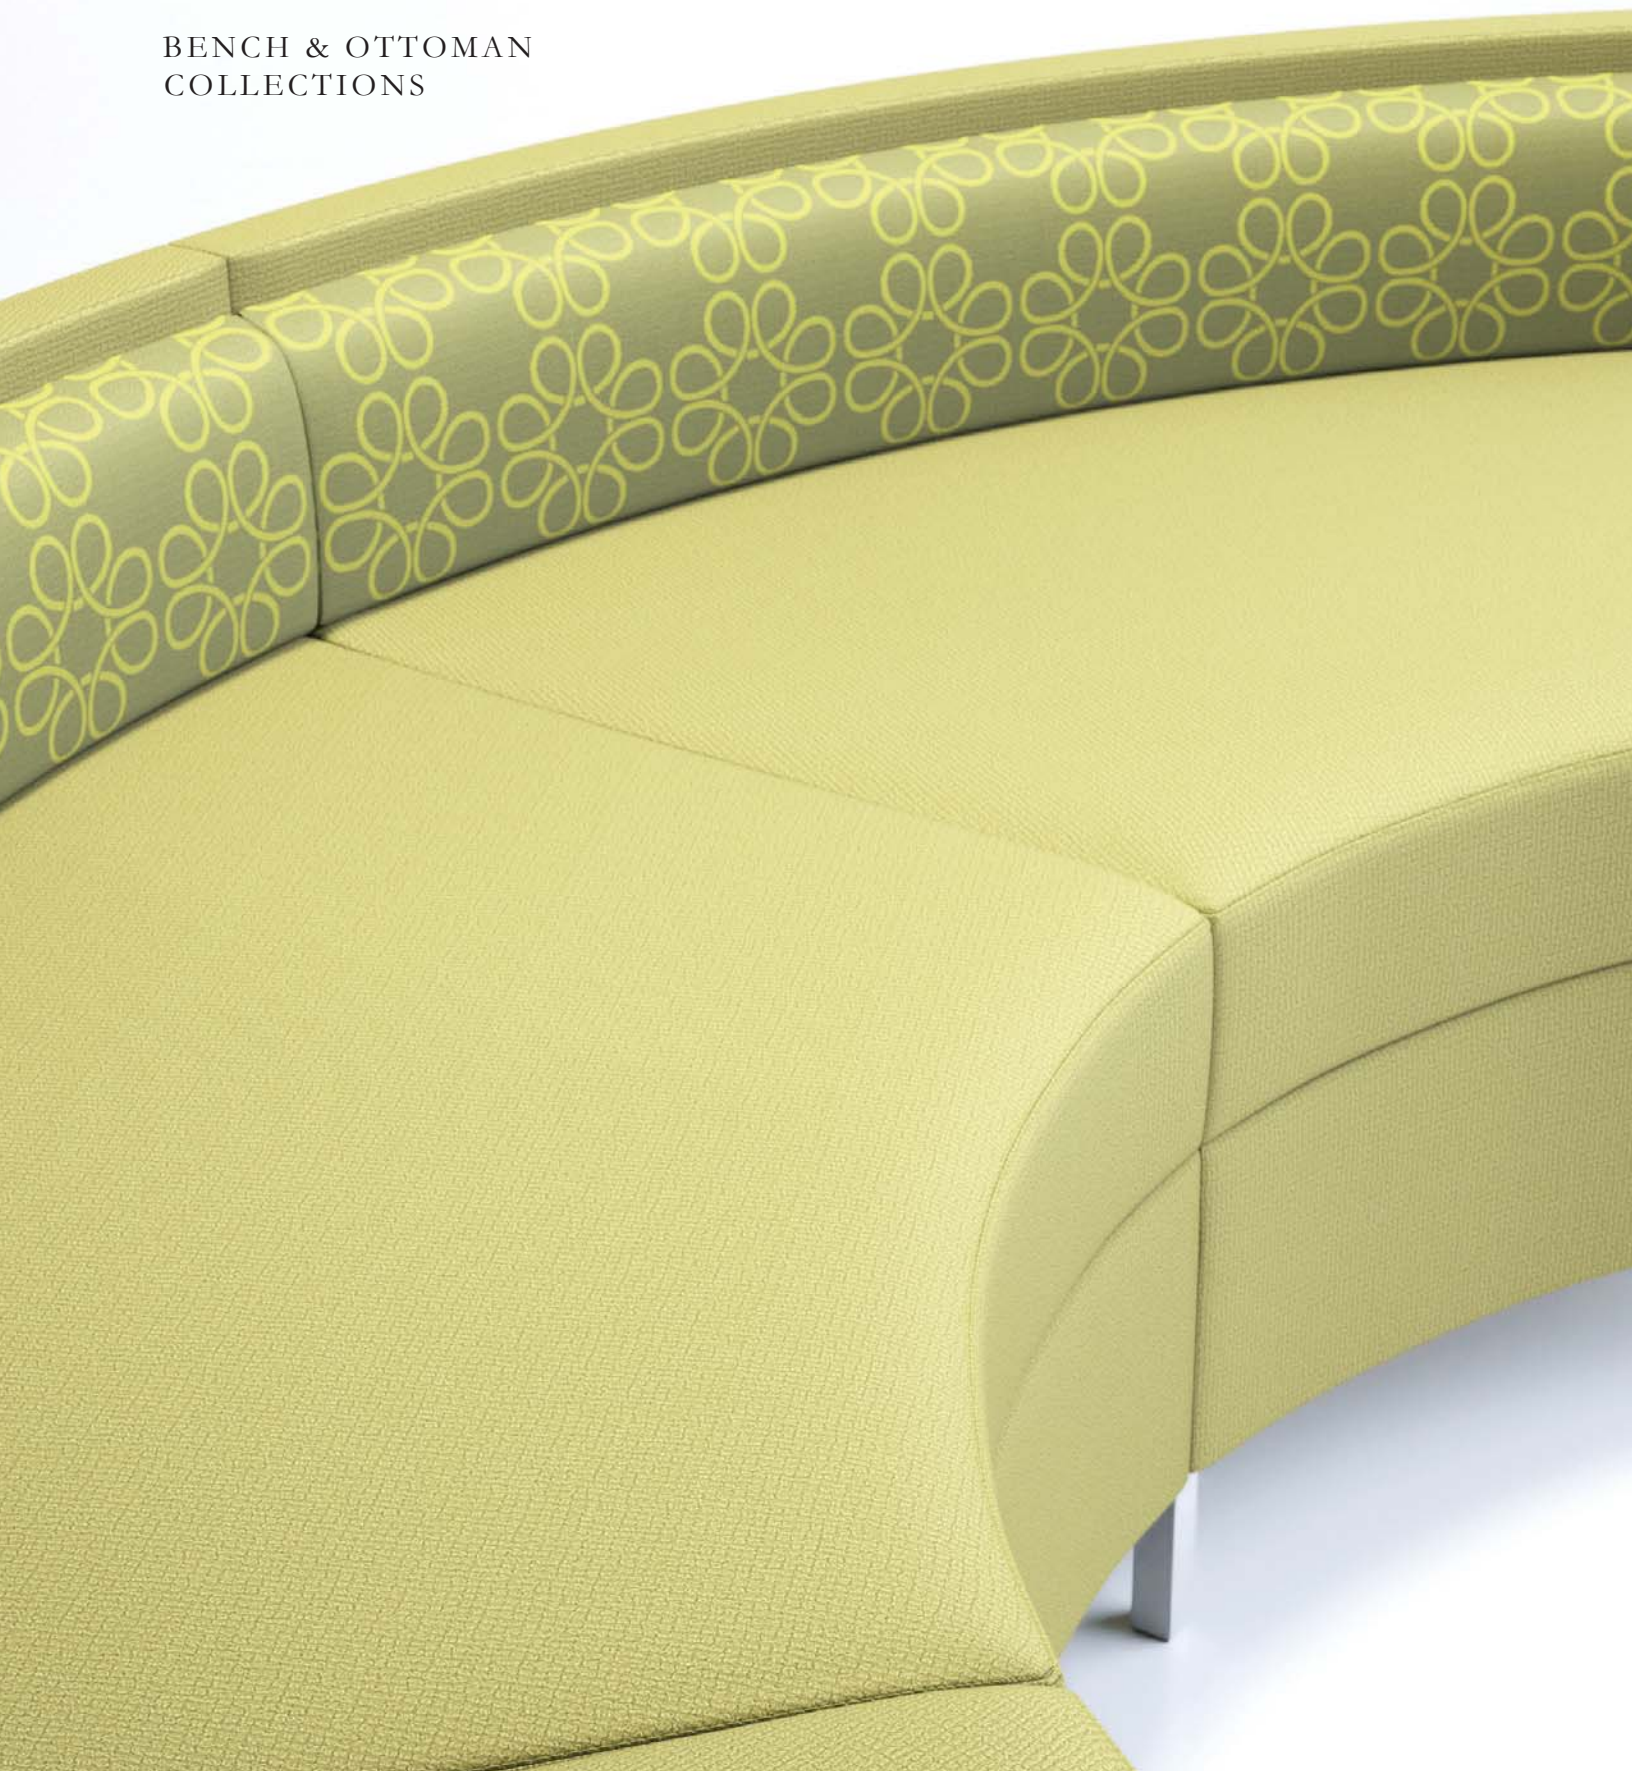

Martin Bratrud

BENCH & OTTOMAN
COLLECTIONS