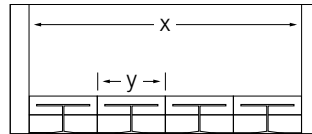

Martin Brattrud

LA QUINTA BANQUETTE

LA QUINTA BANQUETTE

DESIGN BY MARTIN BRATTRUD STUDIO

LOUNGE SELECTIONS

Chair 960-01
 Armless
 Width: 30"
 Depth: 35"
 Height: 35"
 Seat Height: 18.5"

Corner 960-03
 Width: 35"
 Depth: 35"
 Height: 35"
 Seat Height: 18.5"

Wedge 960-04
 Curved Outside Back
 Width: 37"
 Depth: 35"
 Height: 35"
 Seat Height: 18.5"

Wedge 960-05
 Curved Inside Back
 Width: 37"
 Depth: 35"
 Height: 35"
 Seat Height: 18.5"

Refer to martinbrattrud.com for complete style specifications, options and pricing.

FLEXIBLE SOLUTIONS

Standard Size Cushions

Larger Cushions

Dining Niche

Alignment to Architectural Details

Banquettes may be ordered by the inch to meet spatial needs. Contact the factory or visit martinbrattrud.com and click on Banquettes for additional information.