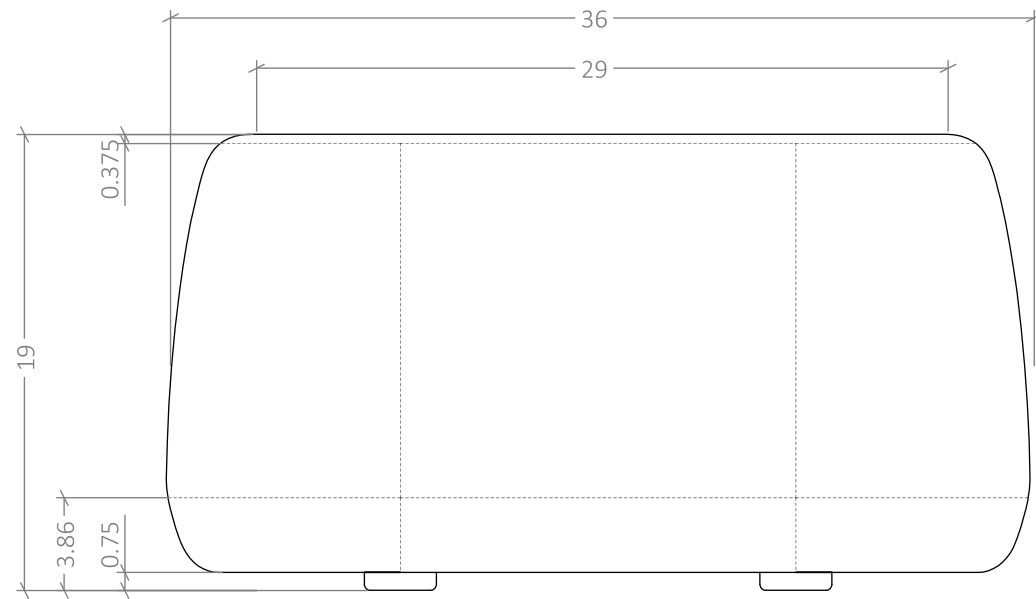

TOP

BOTTOM

FRONT

ISOMETRIC

ISOMETRIC

7100-36OVM

LIDO ROUND PILL SOFT

*All drawings are in Imperial Units*