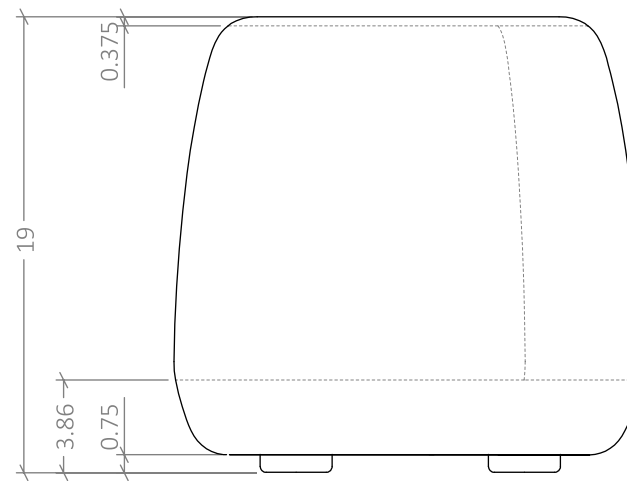

TOP

BOTTOM

FRONT

ISOMETRIC

ISOMETRIC

7100-36OVM

LIDO ROUND PILL SOFT

*All drawings are in Imperial Units*