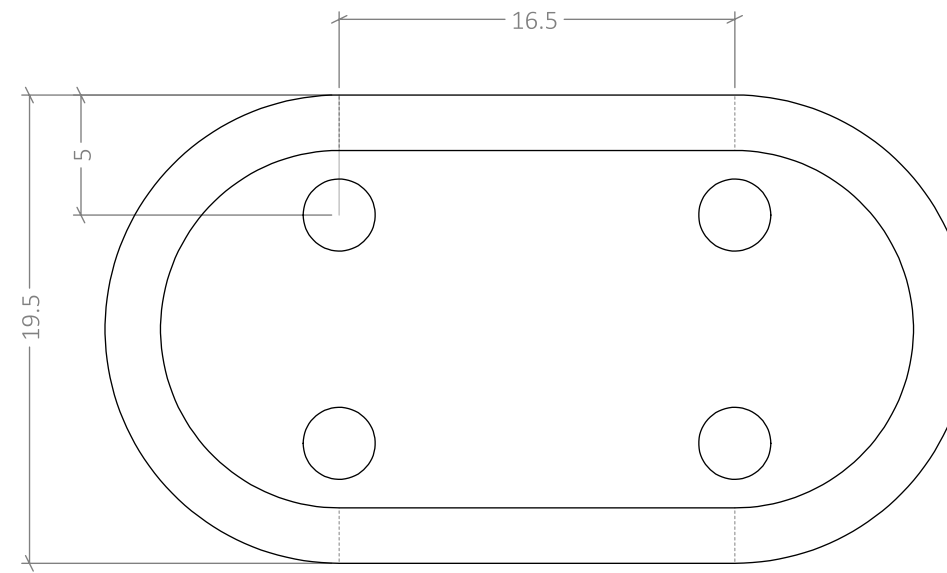

TOP

BOTTOM

FRONT

ISOMETRIC

ISOMETRIC

7100-36OVM

LIDO ROUND PILL SOFT

*All drawings are in Imperial Units*