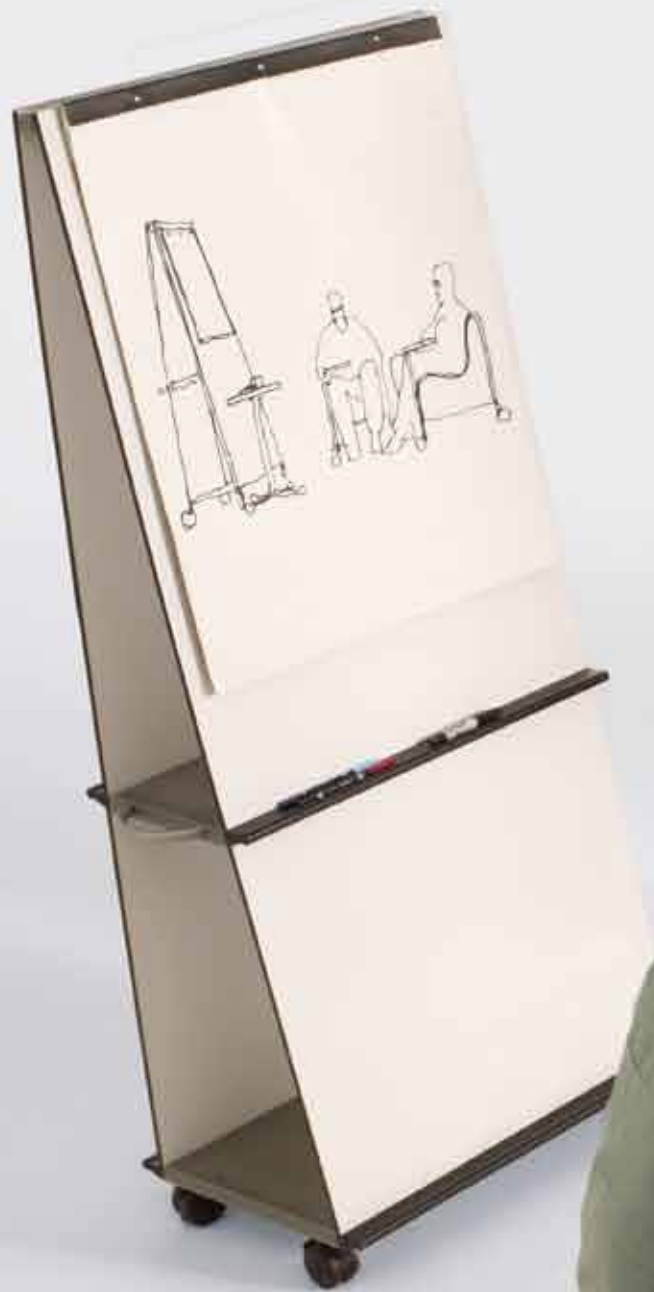

Above   STYLE 804-00   Flex Easel
          STYLE 810-01 H   Rocker Base, Polished Chrome Handle/Posts
          STYLE 3255-02 SC   Q-Bitz Ottoman, Small Round