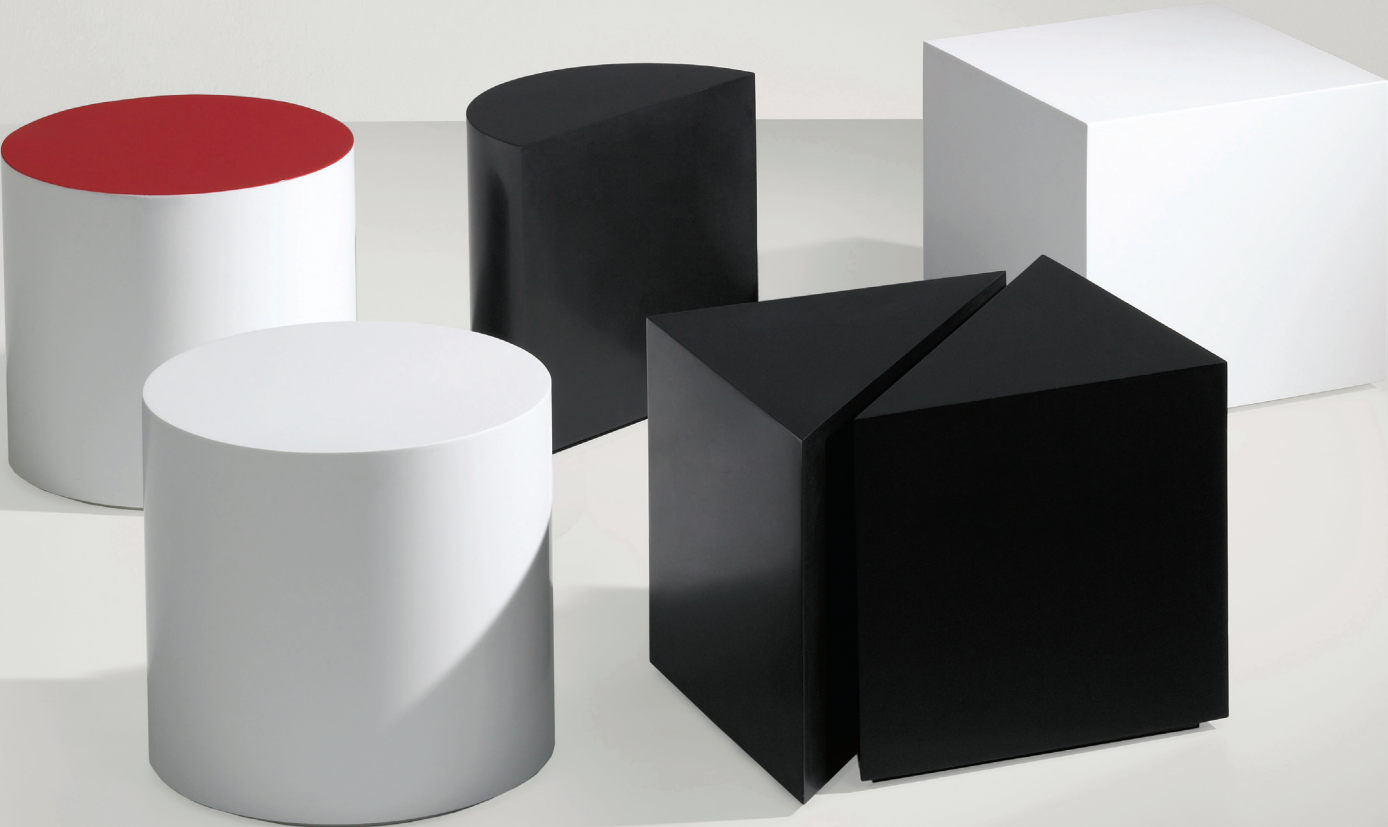

COR-BITZ COLLECTION
DESIGN BY MARTIN BRATTRUD STUDIO

LEFT (LEFT TO RIGHT)

Style 741-20C
Round, Solid Surface Material

Style 741-10HC
Half Round, Solid Surface Material

Style 741-20T
Triangle, Solid Surface Material

Style 741-20S
Square, Solid Surface Material

ABOVE

Style 741-20T
Triangle, Solid Surface Material

RIGHT TOP

Style 741-20S
Square, Solid Surface Material

RIGHT BOTTOM

Style 741-20C
Round, Solid Surface Material

SEE PAGE 36 FOR SPECIFICATIONS.

SPECIFICATIONS

COR-BITZ COLLECTION

Table 741-20C
Round
Width: 20"
Depth: 20"
Height: 18"

Table 741-10HC
Half
Width: 20"
Depth: 10"
Height: 18"

Table 741-20S
Square
Width: 20"
Depth: 20"
Height: 18"

Table 741-24S
Square
Width: 24"
Depth: 24"
Height: 18"

Table 741-30S
Square
Width: 30"
Depth: 30"
Height: 18"

Table 741-20T
Triangle
Width: 20"
Depth: 20"
Height: 18"

Table 741-24R
Rectangle
Width: 20"
Depth: 24"
Height: 18"