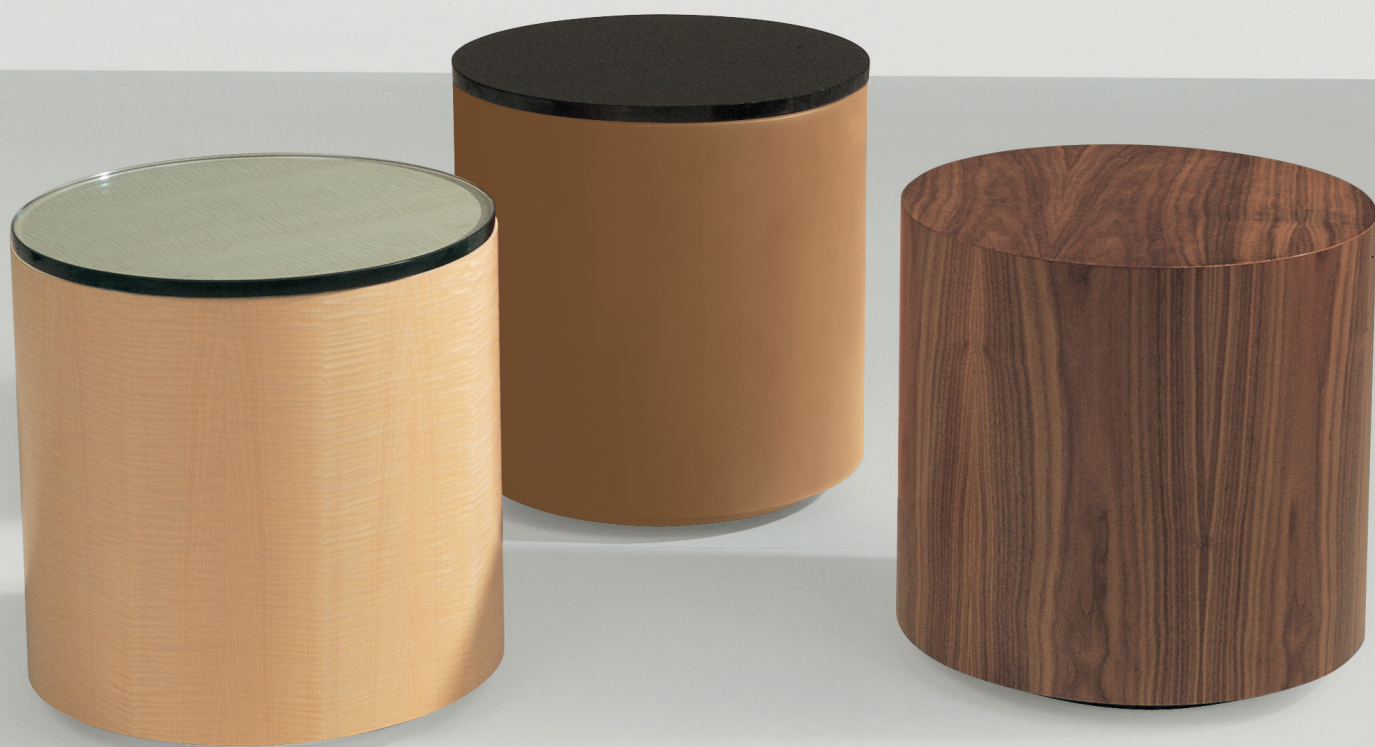

MANELE COLLECTION
DESIGN BY LAUREN ROTTET & RICHARD RIVEIRE