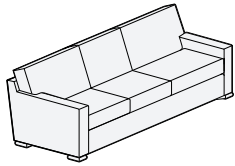

CANTERBURY

Martin
/ Brattrud

945-100

Sofa, 100" Sofa

Single Upholstery	yds	sqft
	17	306

Outer Width		100"
Outer Depth		35.5"
Outer Height		31.5"
Seat Height		18"
Seat Depth		21"
Arm Height		21.5"
Width between Arms		88.5"
Carton Weight		298 lbs
Carton Volume		74 cu ft

COM	COL	MB LEATHER		GRADE-IN FABRICS								
		A	B	1	2	3	4	5	6	7	8	9
6446	7091	11342	12566	7534	7874	8214	8554	8894	9234	9574	9914	10254

LEGS Standard in Maple

√ SCS Certified Indoor Advantage Gold

See [Materials & Finishes](#) on page 7