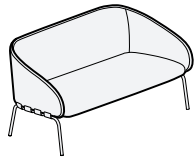

1770-71S

Sofa, With Straps

Single Upholstery		yds	sqft
		6	108

Multiple Upholstery	Inside	3.5	63
	Outside	3.5	63

Outer Width		70.5"	
Outer Depth		30"	
Outer Height		31.5"	
Seat Height		17.5"	
Seat Depth		20.5"	
Width between Arms		65.5"	
Carton Weight		110 lbs	
Carton Volume		46 cu ft	

COM	COL	MB LEATHER		GRADE-IN FABRICS								
		A	B	1	2	3	4	5	6	7	8	9
4195	4615	5779	6175	4547	4657	4767	4877	4987	5097	5207	5317	5427

METAL FRAME	Standard in Powder Coat												GSA SIN 71116
	Hand Rubbed Steel						add	299					✓ SCS Certified Indoor Advantage Gold
	Stainless Steel						add	446					See Materials & Finishes on page 6

COM	COL	MB LEATHER		GRADE-IN FABRICS								
		A	B	1	2	3	4	5	6	7	8	9
4731	5204	6459	6891	5115	5235	5355	5475	5595	5715	5835	5955	6075

METAL FRAME	Standard in Powder Coat												GSA SIN 71116
	Hand Rubbed Steel						add	299					✓ SCS Certified Indoor Advantage Gold
	Stainless Steel						add	446					See Materials & Finishes on page 6
LEATHER STRAPS	Standard in Inyo Strap Leather