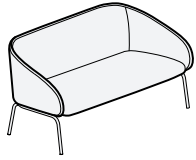

1770-01S

Chair, With Straps

Single Upholstery		yds	sqft
		3.75	68

Multiple Upholstery	Inside	2	36
	Outside	2.25	41

Outer Width			30"
Outer Depth			30"
Outer Height			31.5"
Seat Height			18"
Seat Depth			20.5"
Carton Weight			55 lbs
Carton Volume			21 cu ft

LEATHER STRAPS	Standard in Inyo Strap Leather
----------------	--------------------------------

1770-71P

Sofa, Without Straps

Single Upholstery		yds	sqft
		5.5	99

Multiple Upholstery	Inside	3.5	63
	Outside	3	54