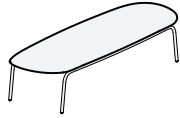

1770-72P

Bench, Without Straps

Single Upholstery	yds	sqft
	3	54

Outer Width	71.5"	
Outer Depth	22"	
Outer Height	17"	
Carton Volume	20 cu ft	

COM	COL	MB LEATHER		GRADE-IN FABRICS								
		A	B	1	2	3	4	5	6	7	8	9
3070	3377	3934	4150	3262	3322	3382	3442	3502	3562	3622	3682	3742

METAL FRAME	Standard in Powder Coat												GSA SIN 71116
	Hand Rubbed Steel							add	299				✓ SCS Certified Indoor Advantage Gold
	Stainless Steel							add	446				See Materials & Finishes on page 6