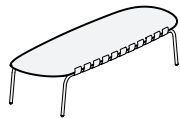

1770-72S

Bench, With Straps

Single Upholstery	yds	sqft
	3.5	63

Outer Width	71.5"	
Outer Depth	22"	
Outer Height	17"	
Carton Volume	20 cu ft	

COM	COL	MB LEATHER		GRADE-IN FABRICS								
		A	B	1	2	3	4	5	6	7	8	9
3554	3909	4562	4814	3778	3848	3918	3988	4058	4128	4198	4268	4338

METAL FRAME	Standard in Powder Coat													GSA SIN 71116
	Hand Rubbed Steel							add	299					✓ SCS Certified Indoor Advantage Gold
	Stainless Steel							add	446					See Materials & Finishes on page 6
LEATHER STRAPS	Standard in Inyo Strap Leather