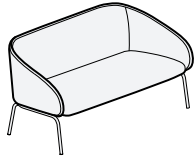

CHAIRS	2
SOFAS	3
BENCHES	4
MATERIALS & FINISHES	6

1770-01P

Chair, Without Straps

Single Upholstery		yds	sqft
		3.5	63

Multiple Upholstery			
	Inside	2	36
	Outside	2	36

Outer Width		30"	
Outer Depth		30"	
Outer Height		31.5"	
Seat Height		18"	
Seat Depth		20.5"	
Carton Weight		55 lbs	
Carton Volume		21 cu ft	

1770-01S

Chair, With Straps

Single Upholstery		yds	sqft
		3.75	68

Multiple Upholstery			
	Inside	2	36
	Outside	2.25	41

Outer Width		30"	
Outer Depth		30"	
Outer Height		31.5"	
Seat Height		18"	
Seat Depth		20.5"	
Carton Weight		55 lbs	
Carton Volume		21 cu ft	

1770-71P

Sofa, Without Straps

Single Upholstery		yds	sqft
		5.5	99

Multiple Upholstery	Inside	3.5	63
	Outside	3	54

Outer Width		70.5"	
Outer Depth		30"	
Outer Height		31.5"	
Seat Height		17.5"	
Seat Depth		20.5"	
Width between Arms		65.5"	
Carton Weight		110 lbs	
Carton Volume		46 cu ft	