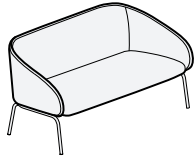

1770-71P

Sofa, Without Straps

Single Upholstery		yds	sqft
		4.5	81

Multiple Upholstery			
	Inside	3.5	63
	Outside	3.25	59

Outer Width		70.5"	
Outer Depth		30"	
Outer Height		31.5"	
Seat Height		17.5"	
Seat Depth		20.5"	
Width between Arms		65.5"	
Carton Weight		110 lbs	
Carton Volume		46 cu ft