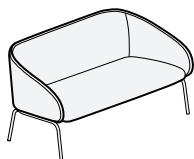

1770-71P

Sofa, Without Straps

Sofa, Without Straps			
Single Upholstery		yds	sqft
		4.5	81

Multiple Upholstery	Inside	3.5	63
	Outside	3.25	59

Outer Width		70.5"	
Outer Depth		30"	
Outer Height		31.5"	
Seat Height		17.5"	
Seat Depth		20.5"	
Width between Arms		65.5"	
Carton Weight		110 lbs	
Carton Volume		46 cu ft