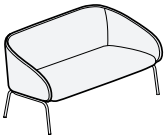

Martin Brattrud Inc.

Style	COM	COL	MB Leather Grade			Fabric Grades									Fabric Yardage	Sq. Ft. Leather	Dimensions			
			A	B	C	1	2	3	4	5	6	7	8	9						
Inyo 1770-01P	Chairs	Without Straps	1942	2136	2922	3060	3202	2159	2229	2299	2369	2439	2509	2579	2649	2719	3.5	63	OW	30
			Multiple Upholstery																	
			Inside														2	36	OH	31.5
			Outside														2	36	SH	18
																			SD	20.5
			Metal Frame																	
			<ul style="list-style-type: none"> Standard: Powder Coat (Specify Martin Brattrud Color) Premium: Polished Stainless Steel (PSS) or Satin Stainless Steel (SSS), add \$296; and Hand Rubbed Steel in Brushed Bronze (BBZ), Oiled Bronze (QBZ), Charcoal (CS) or Black (BS), add \$188 																	
			Upholstery																	
			<ul style="list-style-type: none"> Standard with single or multiple upholsteries 																	
																	Cartoned Wt. (lbs.)	55		
																	Cartoned Vol. (cu.ft.)	21		
Inyo 1770-01S	Chairs	With Straps	2078	2286	3128	3276	3428	2311	2386	2461	2536	2611	2686	2761	2836	2911	3.75	68	OW	30
			Multiple Upholstery																	
			Inside														2	36	OH	31.5
			Outside														2.25	41	SH	18
																			SD	20.5
			Metal Frame																	
			<ul style="list-style-type: none"> Standard: Powder Coat (Specify Martin Brattrud Color) Premium: Polished Stainless Steel (PSS) or Satin Stainless Steel (SSS), add \$296; and Hand Rubbed Steel in Brushed Bronze (BBZ), Oiled Bronze (QBZ), Charcoal (CS) or Black (BS), add \$188 																	
			Upholstery Options																	
			<ul style="list-style-type: none"> Standard Upholstery options plus Straps in fabric linking seat to base; specify seat textile for straps Premium: Leather Straps linking seat to base: specify 1 of 4 MB Thick Strap Leather in colors Natural (NAT), Sienna (SNN), Chocolate (CHC) or Black (BLK), add \$96 																	
																	Cartoned Wt. (lbs.)	55		
																	Cartoned Vol. (cu.ft.)	21		
Inyo 1770-71P	Sofas	Without Straps	3525	3878	5064	5282	5505	3866	3976	4086	4196	4306	4416	4526	4636	4746	5.5	99	OW	70.5
			Multiple Upholstery																	
			Inside														3.5	63	OH	31.5
			Outside														3	54	SH	17.5
																			SD	20.5
																			WBA	65.5
			Metal Frame																	
			<ul style="list-style-type: none"> Standard: Powder Coat (Specify Martin Brattrud Color) Premium: Polished Stainless Steel (PSS) or Satin Stainless Steel (SSS), add \$446; and Hand Rubbed Steel in Brushed Bronze (BBZ), Oiled Bronze (QBZ), Charcoal (CS) or Black (BS), add \$299 																	
			Upholstery																	
			<ul style="list-style-type: none"> Standard with single or multiple upholsteries 																	
																	Cartoned Wt. (lbs.)	110		
																	Cartoned Vol. (cu.ft.)	46		