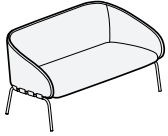

Style	COM	COL	MB Leather Grade			Fabric Grades			MB Masquerade									Fabric Yardage	Sq. Ft. Leather	Dimensions	
			A	B	C	1	2	3	4	5	6	7	8	9							
Inyo 1770-71S	Sofas With Straps	3803	4183	5482	5720	5963	4175	4295	4415	4535	4655	4775	4895	5015	5135	6	108	OW 70.5 OD 30			
Multiple Upholstery																					
Inside																3.5	63	OH 31.5			
Outside																3.5	63	SH 17.5 SD 20.5 WBA 65.5			
Metal Frame																					
- Standard: Powder Coat (Specify Martin Bratrud Color) - Premium: Polished Stainless Steel (PSS) or Satin Stainless Steel (SSS), add $446; and Hand Rubbed Steel in Brushed Bronze (BBZ), Oiled Bronze (QBZ), Charcoal (CS) or Black (BS), add $299																					
Upholstery Options																					
- Standard Upholstery options plus Straps in fabric linking seat to base; specify seat textile for straps - Premium: Leather Straps linking seat to base: specify 1 of 4 MB Thick Strap Leather in colors Natural (NAT), Sienna (SNN), Chocolate (CHC) or Black (BLK), add $198																					
																Cartoned Wt. (lbs.)	110				
																Cartoned Vol. (cu.ft.)	46