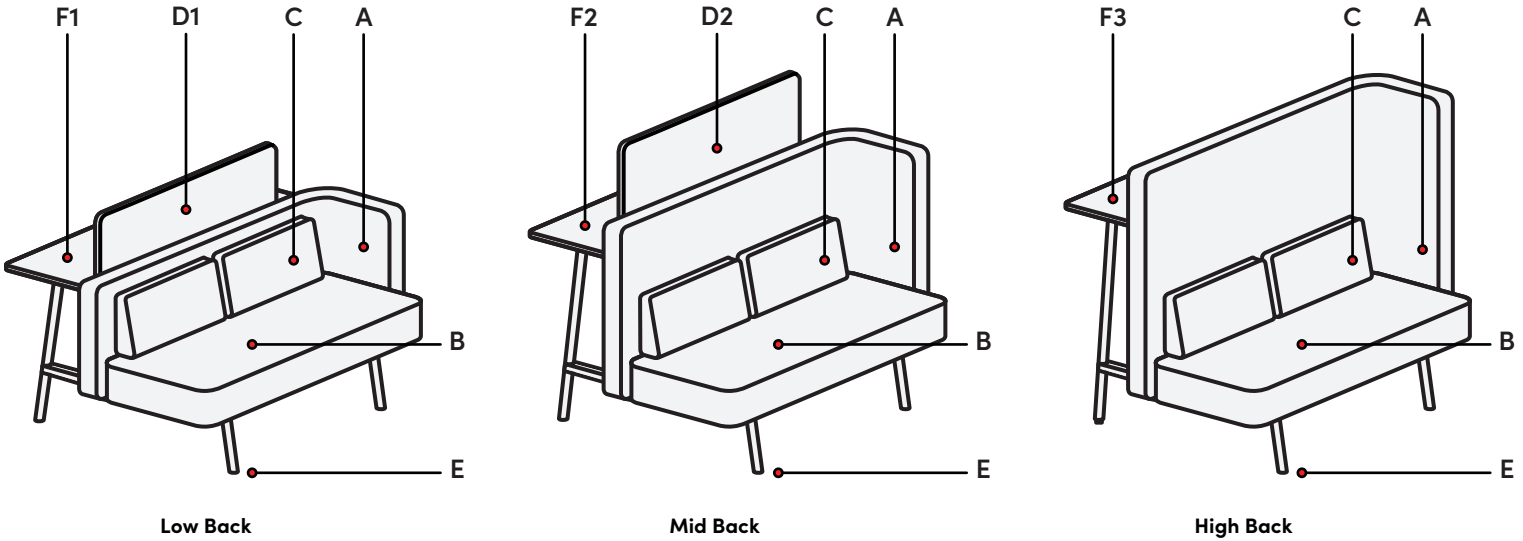

Section	Fabric / Leather Description	COM / COL Each	Quantity	COM / COL Total Requirements
A. Frame Fabric <i>(Inside and Outside Back and Arms)</i>				
B. Seat Cushion Fabric				
C. Lumbar Fabric				
D. Privacy Panel <i>(Low Back, Mid Back Only)</i>	<p>Low Back</p> <p>D1 <input type="radio"/> 43" Mid Back Height Privacy Panel</p> <p>D2 <input type="radio"/> 53" High Back Height Privacy Panel</p> <p>Mid Back</p> <p>D2 <input type="radio"/> 53" High Back Height Privacy Panel</p>			
E. Base Finish <i>(Standard in Powder Coat, please specify color)</i>	<input type="radio"/> Standard Powder Coat <input type="radio"/> Polished Chrome* <input type="radio"/> Brushed Chrome* <input type="radio"/> Hand Rubbed Black* <input type="radio"/> Hand Rubbed Bronze* <input type="radio"/> Hand Rubbed Charcoal*			
F. Table Surface <i>(Bar Height only available for High Backs)</i>	<p>F1 <input type="radio"/> 30" Work Height</p> <p>F2 <input type="radio"/> 36" Counter Height</p> <p>F3 <input type="radio"/> 42" Communal Height*</p>	<p>Table Top Finishes</p> <input type="radio"/> Walnut <input type="radio"/> Oak <input type="radio"/> Maple <input type="radio"/> Laminate		

G. Wood Edge

Please see Medinah Work Surface Edge Options

Medinah Worksurface & Table Edge Options

Instructions

This worksheet serves to provide a visual guide of the work surface edge options available for the Medinah lounge sofas. The worksurface is available in three heights: desk (36"), counter (46"), and communal (42"). Please visit martinbrattrud.com/view/medinah-series for a complete online pricing tool for Medinah lounge sofas.

Standard Solid Wood

Softened Edge

All Laminate Top & Sides

Block Ply

Laminate Top/Plywood

Block Ply

Tapered Ply