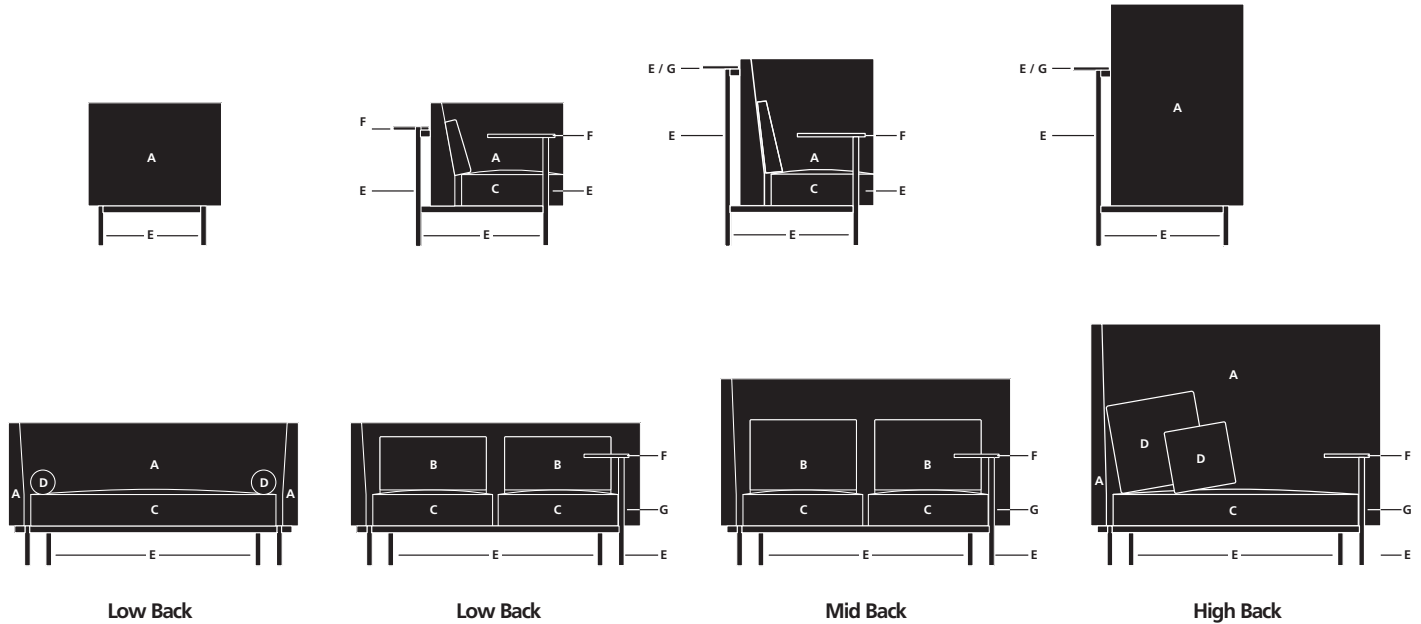

Worksheet

Section	Fabric/Leather Description	COM/COL Each	Qty.	COM/COL Total Requirements
A. Frame Fabric (Inside and Outside Back and Arms)				
B. Back Cushions (Low Back, Mid Back, High Back)				
C. Seat Cushions	<input type="checkbox"/> Individual Seat Cushions <input type="checkbox"/> One Seat Cushion			
D. Throw Pillows (Low Back, Mid Back, High Back)	Low Back Chair (1) 14 x 14 Sofa (1) 14 x 14 and (2) 18 x 18 Mid Back / High Back Chair (1) 20 x 20 Sofa (1) 14 x 14 and (2) 20 x 20			
E. Base Finish (Check One)	<input type="checkbox"/> Brushed Nickel <input type="checkbox"/> Powder Coat Black <input type="checkbox"/> Polished Chrome <input type="checkbox"/> Powder Coat Silver <input type="checkbox"/> Champagne			
F. Tablet Top / Touchdown Shelf	<input type="checkbox"/> Wood/MB Finish <input type="checkbox"/> Black Granite <input type="checkbox"/> Corian® Glacier White <input type="checkbox"/> Carrera Marble			
G. Power Locator (Check One)	<input type="checkbox"/> Lounge <input type="checkbox"/> Table			